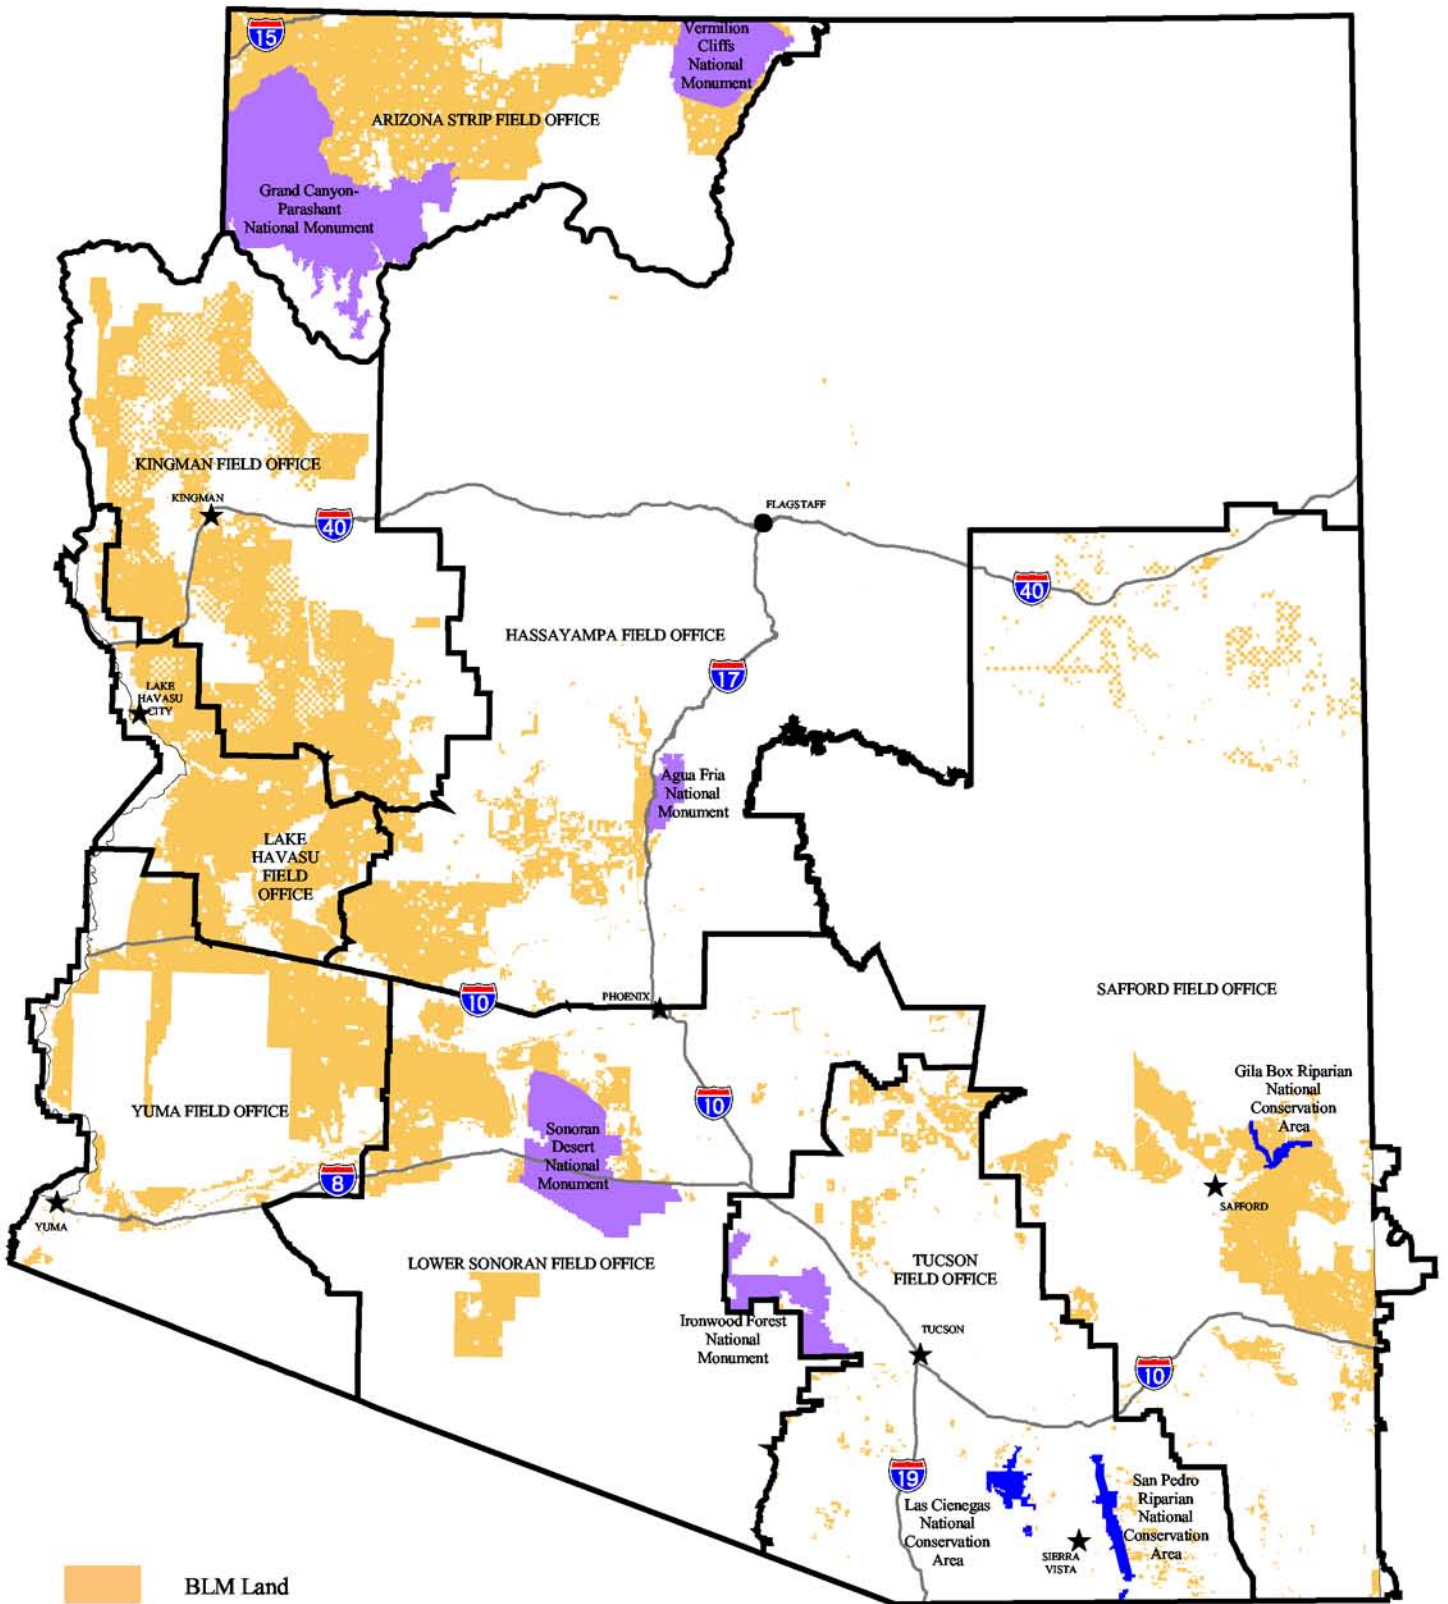

# Dispersed Camping on BLM Lands

★ ST. GEORGE, UT

- BLM Land
- BLM National Monument
- BLM National Conservation Area
- BLM Office Boundary
- BLM Office