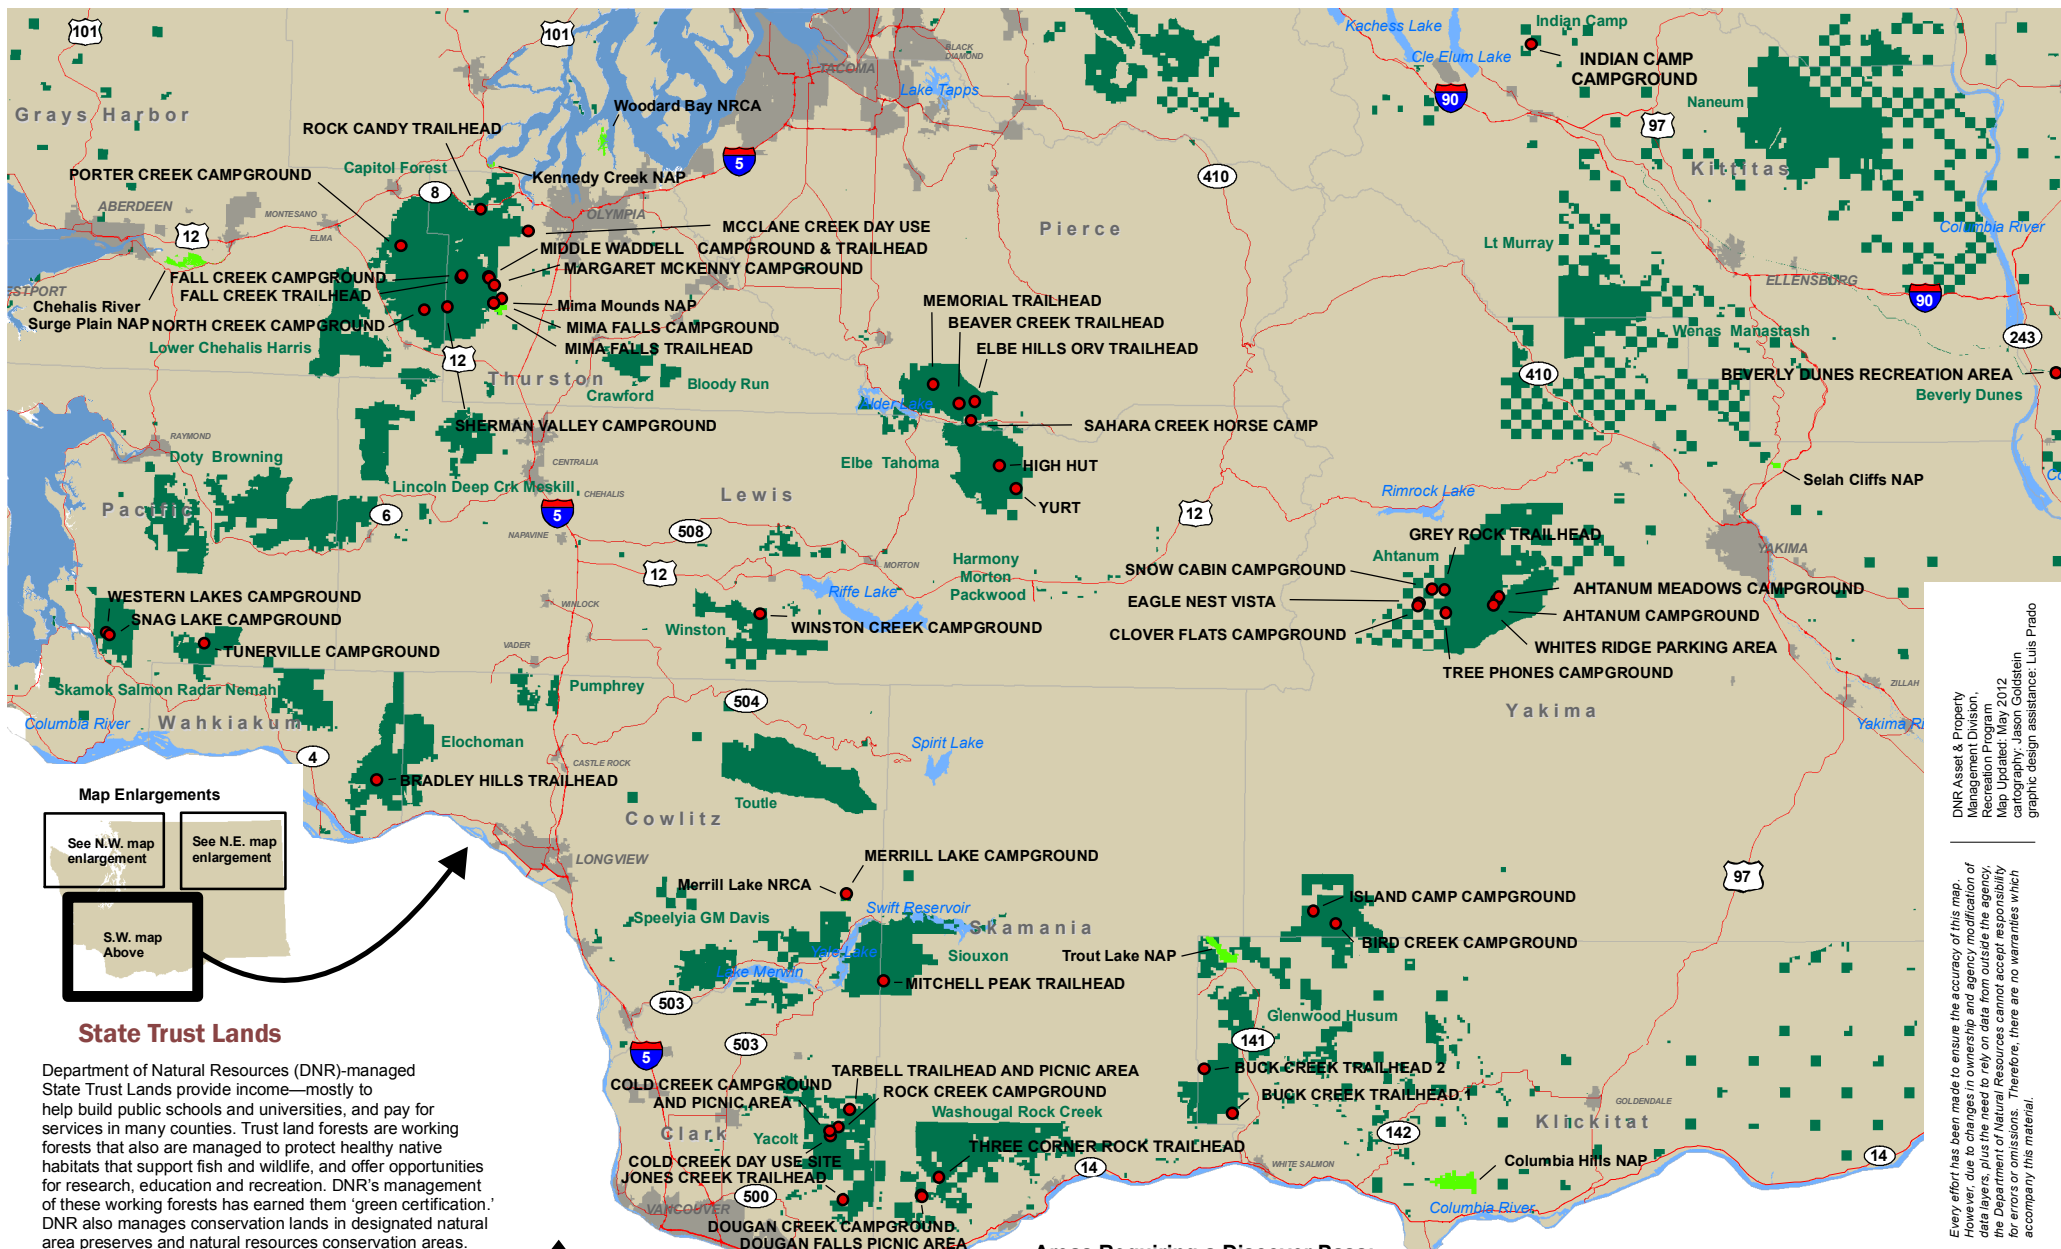

DNR-managed State Trust Lands Requiring a Discover Pass

S.W. map enlargement

Map Enlargements

See N.W. map enlargement

See N.E. map enlargement

S.W. map Above

State Trust Lands

Department of Natural Resources (DNR)-managed State Trust Lands provide income—mostly to help build public schools and universities, and pay for services in many counties. Trust land forests are working forests that also are managed to protect healthy native habitats that support fish and wildlife, and offer opportunities for research, education and recreation. DNR's management of these working forests has earned them 'green certification.' DNR also manages conservation lands in designated natural area preserves and natural resources conservation areas.

For current information on recreation access to DNR-managed lands, visit: dnr.wa.gov/recreation

Thank you for your support in keeping these recreation areas open.

discoverpass.wa.gov 1-866-320-9933

Areas Requiring a Discover Pass:

- Developed Recreation Facilities & Trailheads
- DNR-managed State Trust Lands
- DNR-managed Natural Areas

Look for the following Discover Pass signs:

DNR Asset & Property Management Division, Recreation Program. Map Updated: May 2012 cartography: Jason Goldstein graphic design assistance: Luis Prado